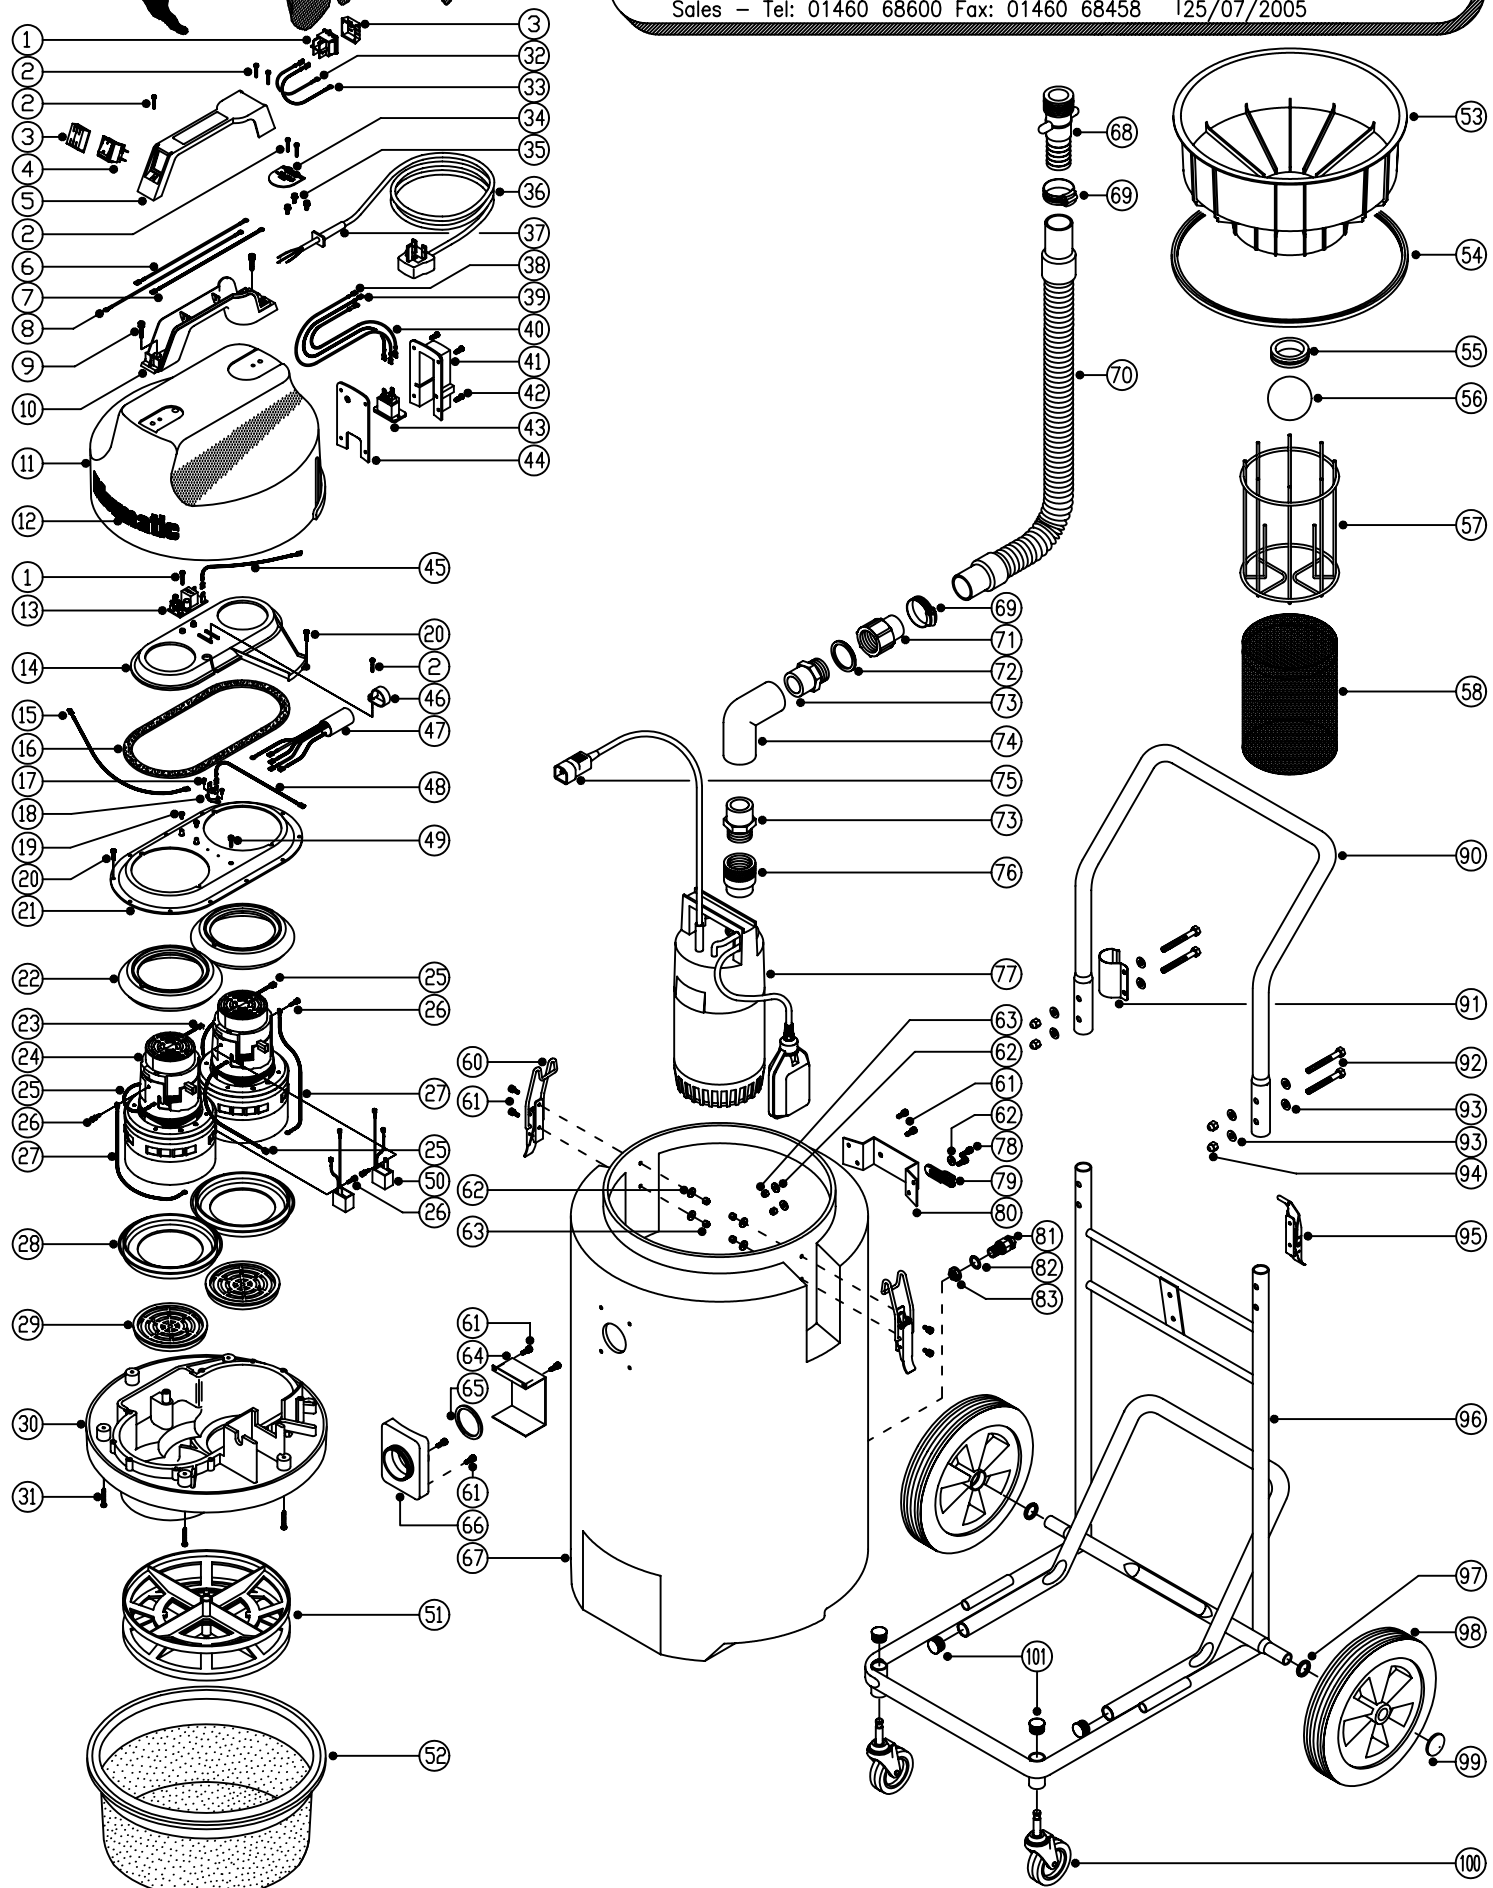

Spare Parts

Model No. WVD1502AP & WVD2002AP

Numatic, International, Chard, Somerset, TA20 2GB, 231879
Tel: 01460 68480 Fax: 01460 68560 DRAWING:EXP-0386 ISS:A05
Sales - Tel: 01460 68600 Fax: 01460 68458 25/07/2005